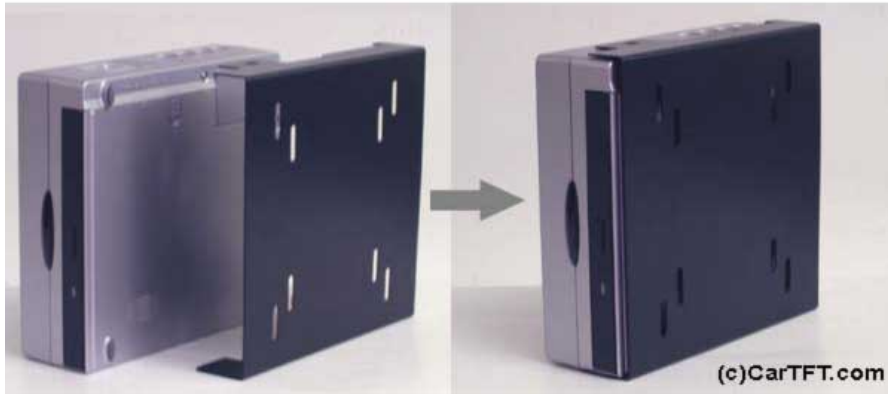

99.00 EUR  
incl. 19% VAT, plus [shipping](#)

- Enables you to mount the Barebone on the backside of LCD Displays
- Ideal for car mounting , too !